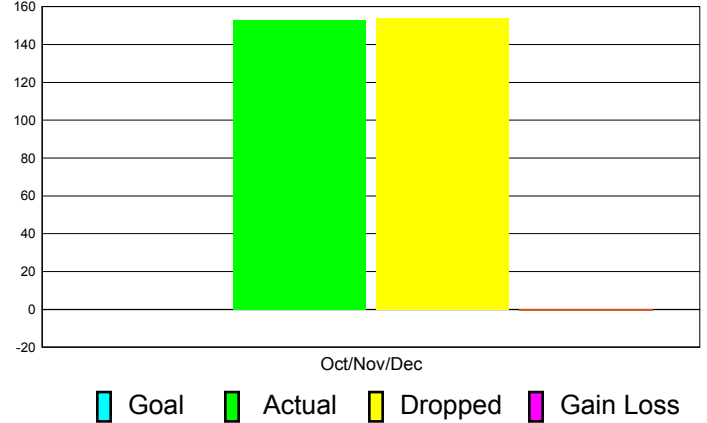

### YTD Status Quo Clubs 2010-2011

Status Quo Clubs Compared to Status Quo Members

## MEMBERSHIP

**Membership Results  
2011-2012**

**Membership  
2010-2011**

Month	Net Memb Goal	Actual New Memb	Actual Dropped Memb	Gain/Loss of Memb	Gain/ Loss of Memb
Oct/Nov/Dec	0	153	154	-1	1
<b>Totals</b>	<b>0</b>	<b>153</b>	<b>154</b>	<b>-1</b>	<b>1</b>

### Membership Results 2011-2012

Goal, New, Dropped, Gain/Loss